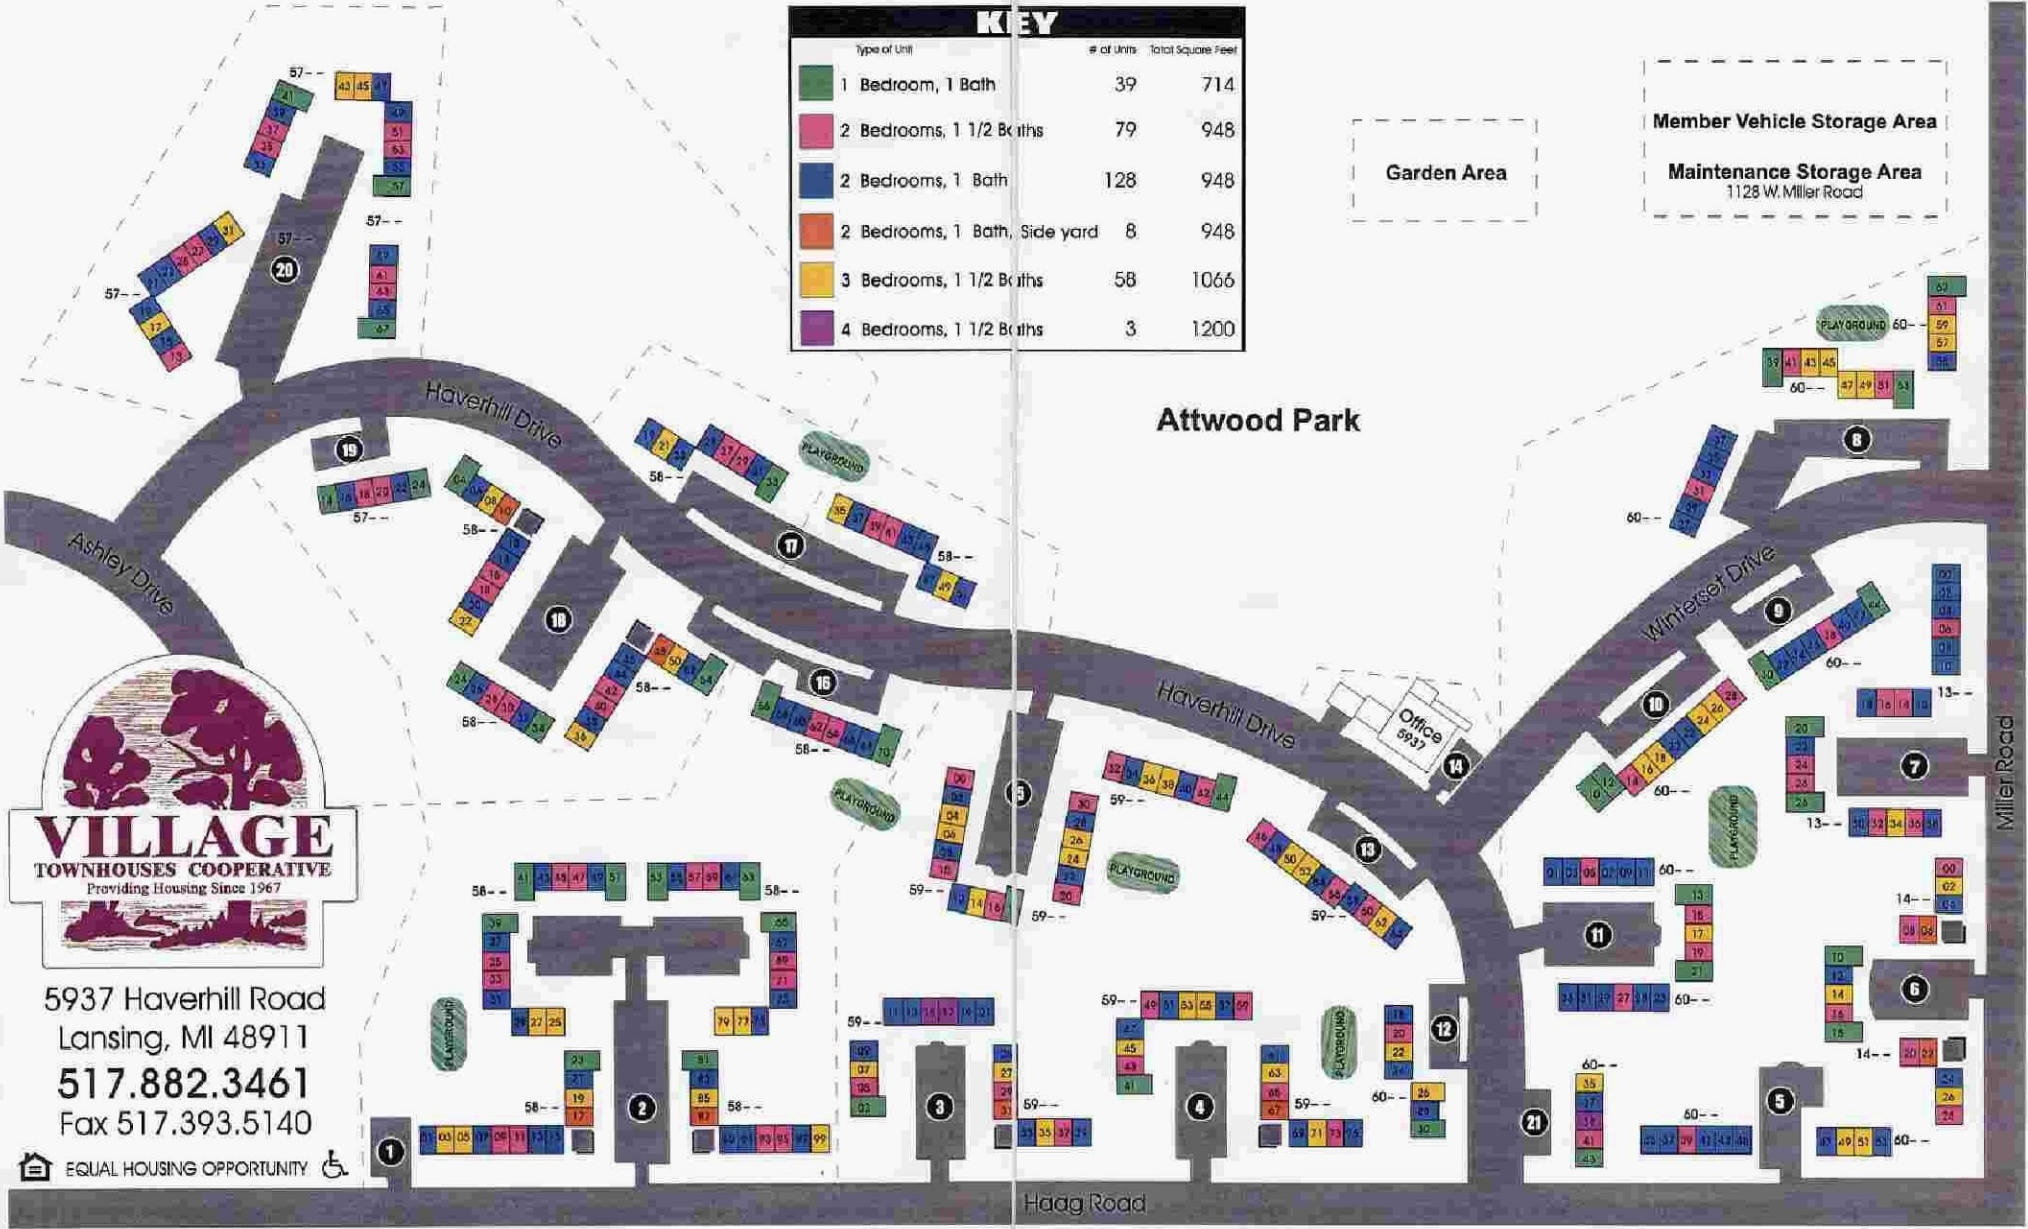

KEY		
Type of Unit	# of Units	Total Square Feet
1 Bedroom, 1 Bath	39	714
2 Bedrooms, 1 1/2 Baths	79	948
2 Bedrooms, 1 Bath	128	948
2 Bedrooms, 1 Bath, Side yard	8	948
3 Bedrooms, 1 1/2 Baths	58	1066
4 Bedrooms, 1 1/2 Baths	3	1200

Garden Area

Member Vehicle Storage Area
Maintenance Storage Area
1128 W. Miller Road

5937 Haverhill Road
Lansing, MI 48911
517.882.3461
Fax 517.393.5140

EQUAL HOUSING OPPORTUNITY